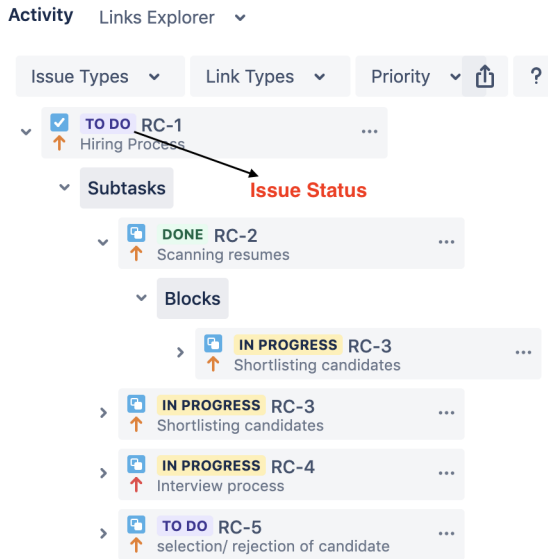

Information available in Tree View

The Tree View displays the following information-

- **Issue Type icon**- It displays information on the issue type (e.g Epic, Story, Task, Sub-task or other Jira issue type) based on the defined configuration. It also displays issue type on hovering over the icon

- **Status**- It displays the status of the issue (e.g To-do, In-progress, Done or other status available in Jira Instance) based on the defined configuration.

- **Priority icon**- It displays the priority of the issue (e.g Highest, High, Medium, Low or other priorities available in Jira Instance) based on defined configuration. It also displays priority on hovering over the icon

Activity Links Explorer ▾

Issue Types ▾ Link Types ▾ Priority ▾ 📄 ?

- TO DO RC-1** ...
 - ↑ Hiring Process
 - Subtasks → **Issue Priority**
 - DONE RC-2** ...
 - ↑ Scanning resumes
 - Blocks
 - IN PROGRESS RC-3** ...
 - ↑ Shortlisting candidates
 - IN PROGRESS RC-3** ...
 - ↑ Shortlisting candidates
 - IN PROGRESS RC-4** ...
 - ↑ Interview process
 - TO DO RC-5** ...
 - ↑ selection/ rejection of candidate

- **Issue Key & Issue Summary** - It displays issue key and issue summary for each issue in the tree view

Activity Links Explorer ▾

Issue Types ▾ Link Types ▾ Priority ▾ 📄 ?

- TO DO RC-1** ...
 - ↑ Hiring Process
 - Subtasks → **Issue Key & Issue Summary**
 - DONE RC-2** ...
 - ↑ Scanning resumes
 - IN PROGRESS RC-3** ...
 - ↑ Shortlisting candidates
 - IN PROGRESS RC-4** ...
 - ↑ Interview process
 - TO DO RC-5** ...
 - ↑ selection/ rejection of candidate