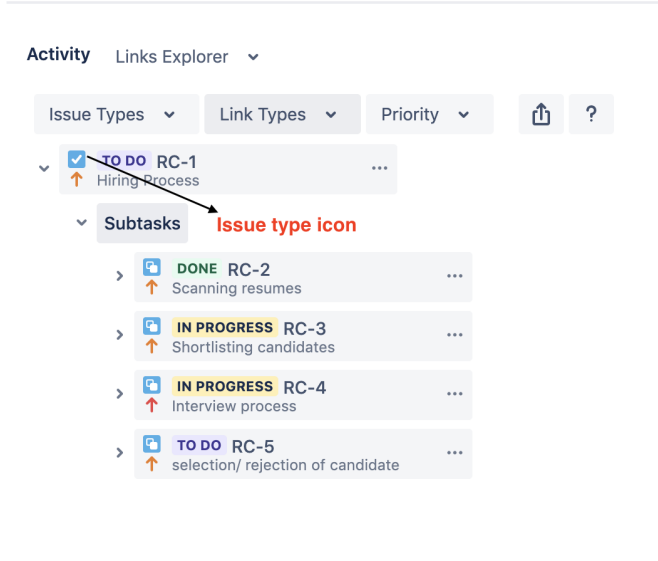

Information available in Tree View

The Tree View displays the following information-

- **Issue Type icon**- It displays information on the issue type (e.g Epic, Story, Task, Sub-task or other Jira issue type) based on the defined configuration. It also displays issue type on hovering over the icon

- **Status**- It displays the status of the issue (e.g To-do, In-progress, Done or other status available in Jira Instance) based on the defined configuration.

- **Priority icon**- It displays the priority of the issue (e.g Highest, High, Medium, Low or other priorities available in Jira Instance) based on defined configuration. It also displays priority on hovering over the icon

- **Issue Key & Issue Summary** - It displays issue key and issue summary for each issue in the tree view

Activity Links Explorer ▾

Issue Types ▾ Link Types ▾ Priority ▾ 📄 ?

- TO DO RC-1** ...
 - ↑ Hiring Process
 - Subtasks → **Issue Key & Issue Summary**
 - DONE RC-2** ...
 - ↑ Scanning resumes
 - IN PROGRESS RC-3** ...
 - ↑ Shortlisting candidates
 - IN PROGRESS RC-4** ...
 - ↑ Interview process
 - TO DO RC-5** ...
 - ↑ selection/ rejection of candidate